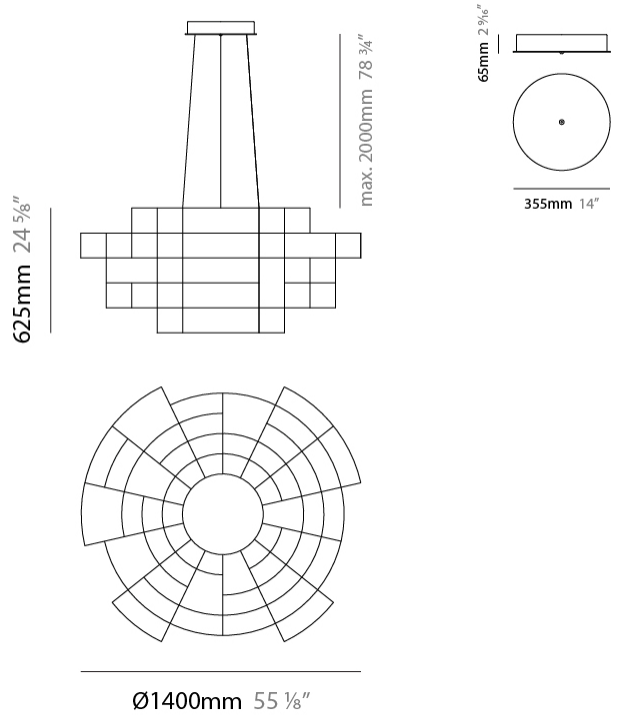

SPECTRE SUSPENSION

D101654-

base number   LED Dimming   Color Temperature   Finish Options

1. To build a product code in our configurator select the specify button on the base model # product page
2. To build a manual product code on this datasheet choose from the options listed below in blue font and add the suffix to the base model #

GENERAL

Series: Spectre
Brand: Quasar
Division: Design
Mounting Type: Suspension
Mounting Location: Ceiling
Subcategory: Ambient

PHYSICAL

Shape: Abstract
Diameter (mm): 1400
Diameter (in): 55 1/8
Height (mm): 625
Height (in): 24 7/16
Max. Overall Height (mm): 2625
Max. Overall Height (in): 103 3/8
Light Distribution: Omnidirectional
Weight (kg): 7
Weight (lbs): 15.43
Fixture Finish: [NIC / BRA / BBR](#)
Fixture Material: Metal
Cable Details: 2000mm Cable
Upon Request: Custom Sizes

ELECTRICAL

Lamp Type: LED
Input Wattage (W): 102.6
Dimming: [Non-Dimming / Phase Dimming (120vac Only)](#)
Driver Included: Yes
Driver Location: Integrated
Driver Type: Constant Voltage - 120/277Vac
Driver Class: Class 2
Input Voltage (V): 120 - 277
Output Voltage (V): 12
Upon Request: (Not included - see components) Integral: 0-10Vdc dimming

LED

Number of LEDs: 171
Color Temperature (°K): [2400 / 2800](#)
Max. Delivered Lumen (lm): 6060 (2800K)
CRI: >90 CRI
Lamp Life (hrs): 50000

OPTICAL

RATINGS AND CERTIFICATIONS

Certified By: Certified for North American Standards
IP rating: IP20